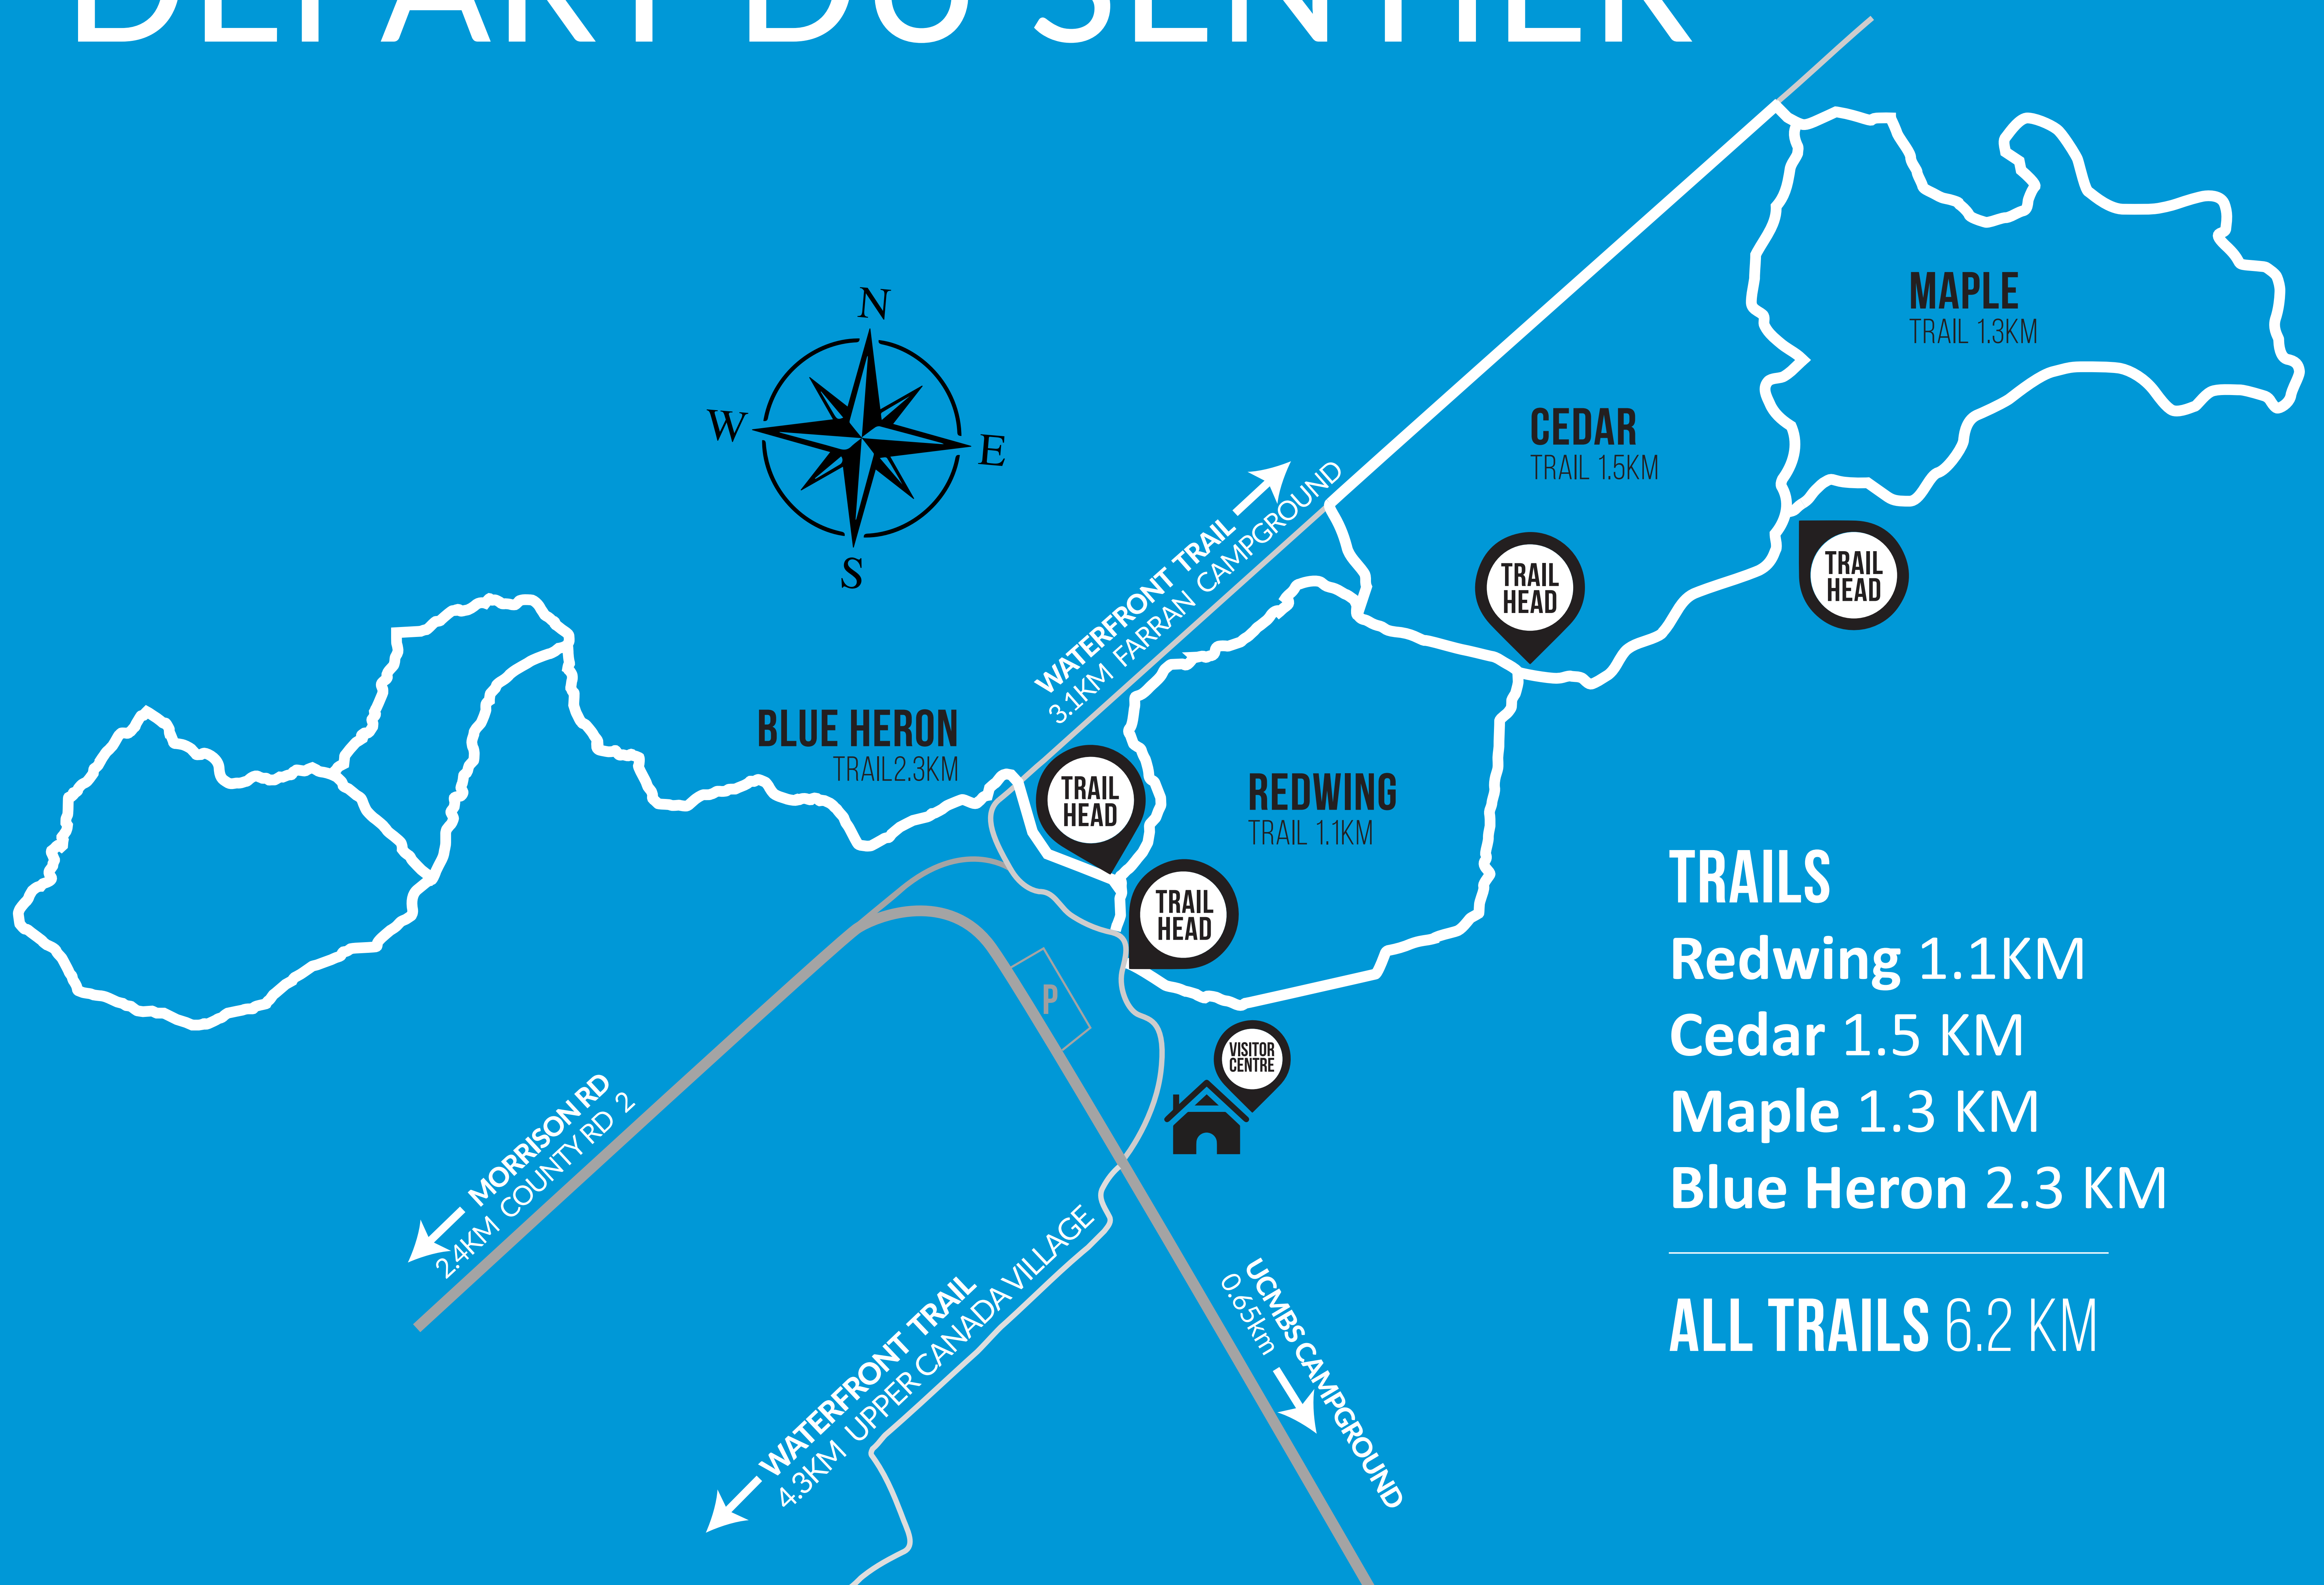

TRAILS | SENTIERS

Parks of the
St. Lawrence

Les Parcs du
Saint-Laurent

TRAILHEAD

DÉPART DU SENTIER

TRAILS

Redwing 1.1KM

Cedar 1.5 KM

Maple 1.3 KM

Blue Heron 2.3 KM

ALL TRAILS 6.2 KM

UPPER CANADA MIGRATORY
BIRD SANCTUARY

Emergency Contact | En cas d'urgence
Call 911 | Appelez le 911

5591/5781 Morrisons Road, Ingleside,
Ontario K0C 1M0